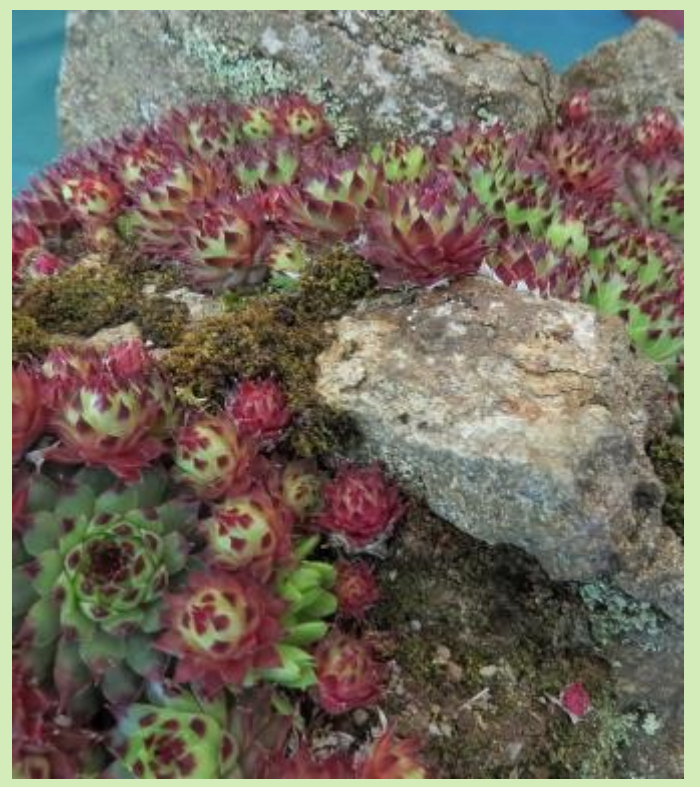

Grown mainly for its fabulous velvety foliage *Podophyllum delavayi* has changed its name to *Dysoma delavayi* [or has it changed the other way?]. A Chinese mayapple, it has red flowers under its leaves which turn a wonderful red in autumn.

*Silene acaulis* 'Frances' has white flowers [there are few on top] but its main attraction is its golden green foliage. A fine cushion plant. The original plant was found in the Shetlands. It was another winner for Sue Simpson.

Labels in the bottom-left image: *SEDUM BRACHYPTERUM* 'LOTTIE PRAGER', *SEDUM MURICIDUM*, and a label for the 'Dawn & Sunset' variety.

**Lewisia for All**  
like the white Lewisia hybrid 'Brynfyrd' in the top left