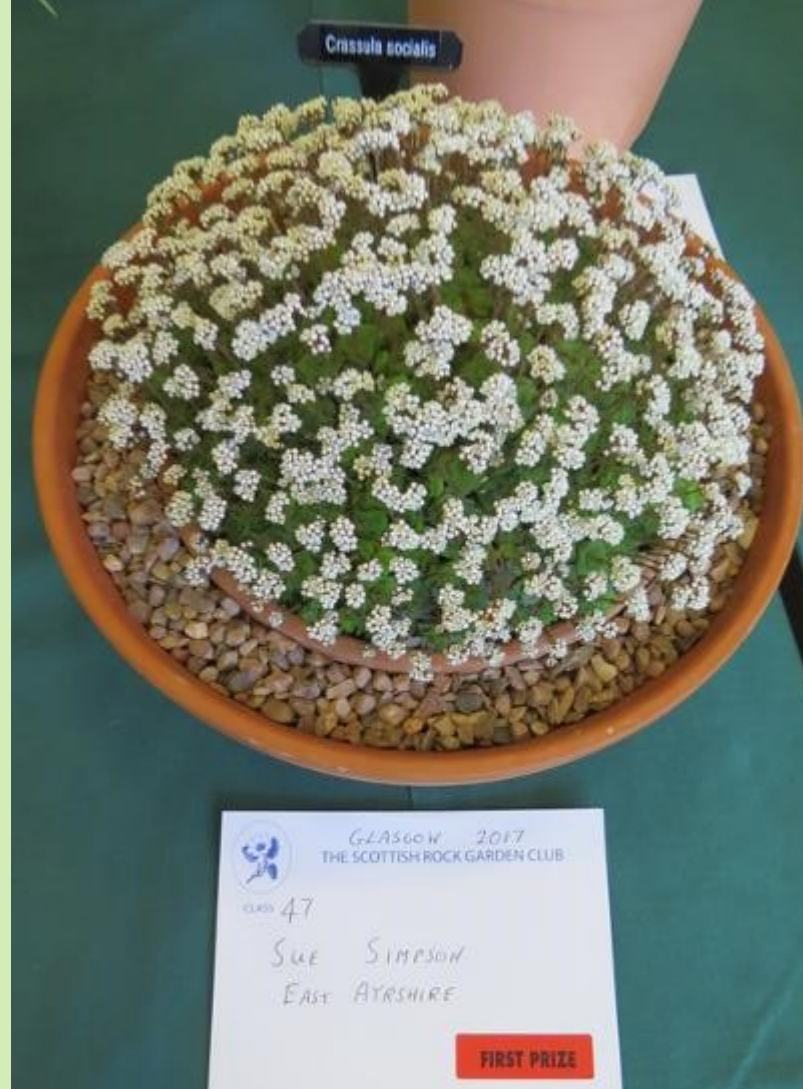

Grown mainly for its fabulous velvety foliage *Podophyllum delavayi* has changed its name to *Dysoma delavayi* [or has it changed the other way?]. A Chinese mayapple, it has red flowers under its leaves which turn a wonderful red in autumn.

*Silene acaulis* 'Frances' has white flowers [there are few on top] but its main attraction is its golden green foliage. A fine cushion plant. The original plant was found in the Shetlands. It was another winner for Sue Simpson.

Labels in the bottom-left image: *SEDUM BRACHYPTERUM* 'LOTTIE PRAGER', *SEDUM MURICIDUM*, and a label for the 'Dawn & Sunset' variety.

**Lewisia for All**  
like the white Lewisia hybrid 'Brynfyrd' in the top left